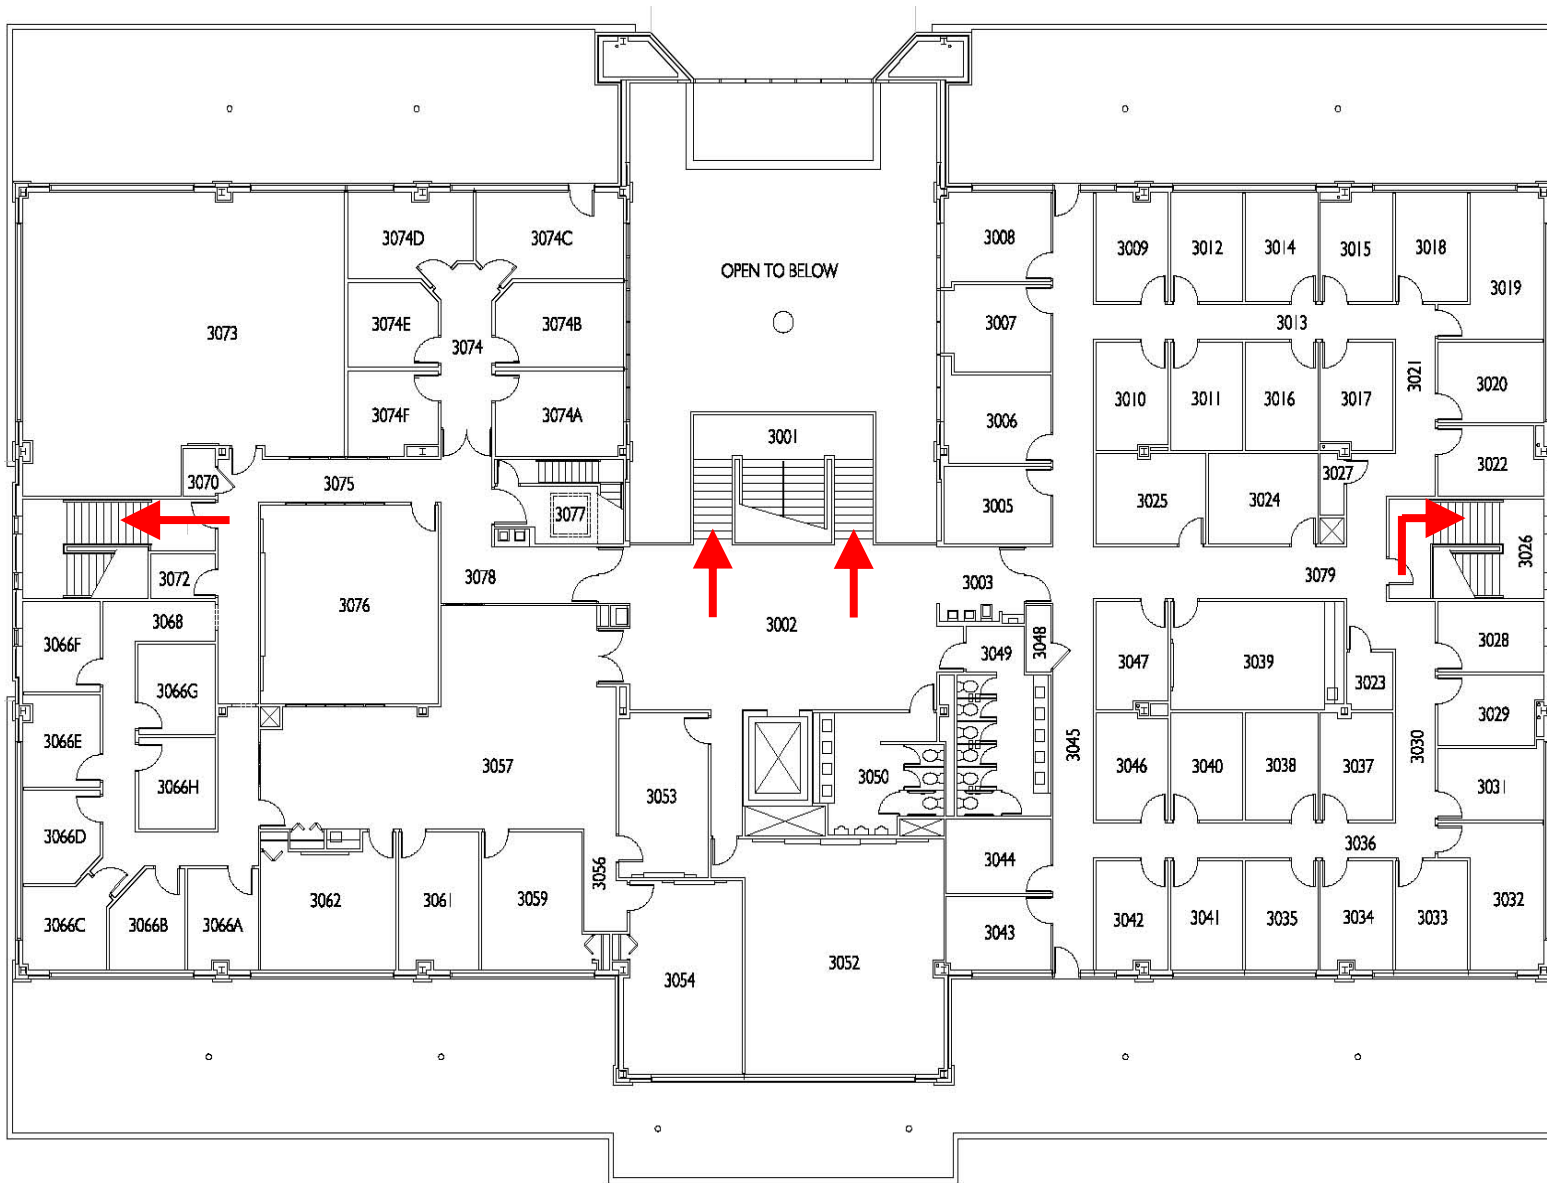

University of
Southern Indiana

Robert D. Orr Center Third Level

→ Primary Exit

● Evacuation Area

■ Severe Weather Gathering Area

IN THE EVENT OF SEVERE WEATHER, PROCEED TO THE DESIGNATED "SEVERE WEATHER GATHERING AREA" IN THE LOWER LEVEL OF THE ROBERT D. ORR CENTER.