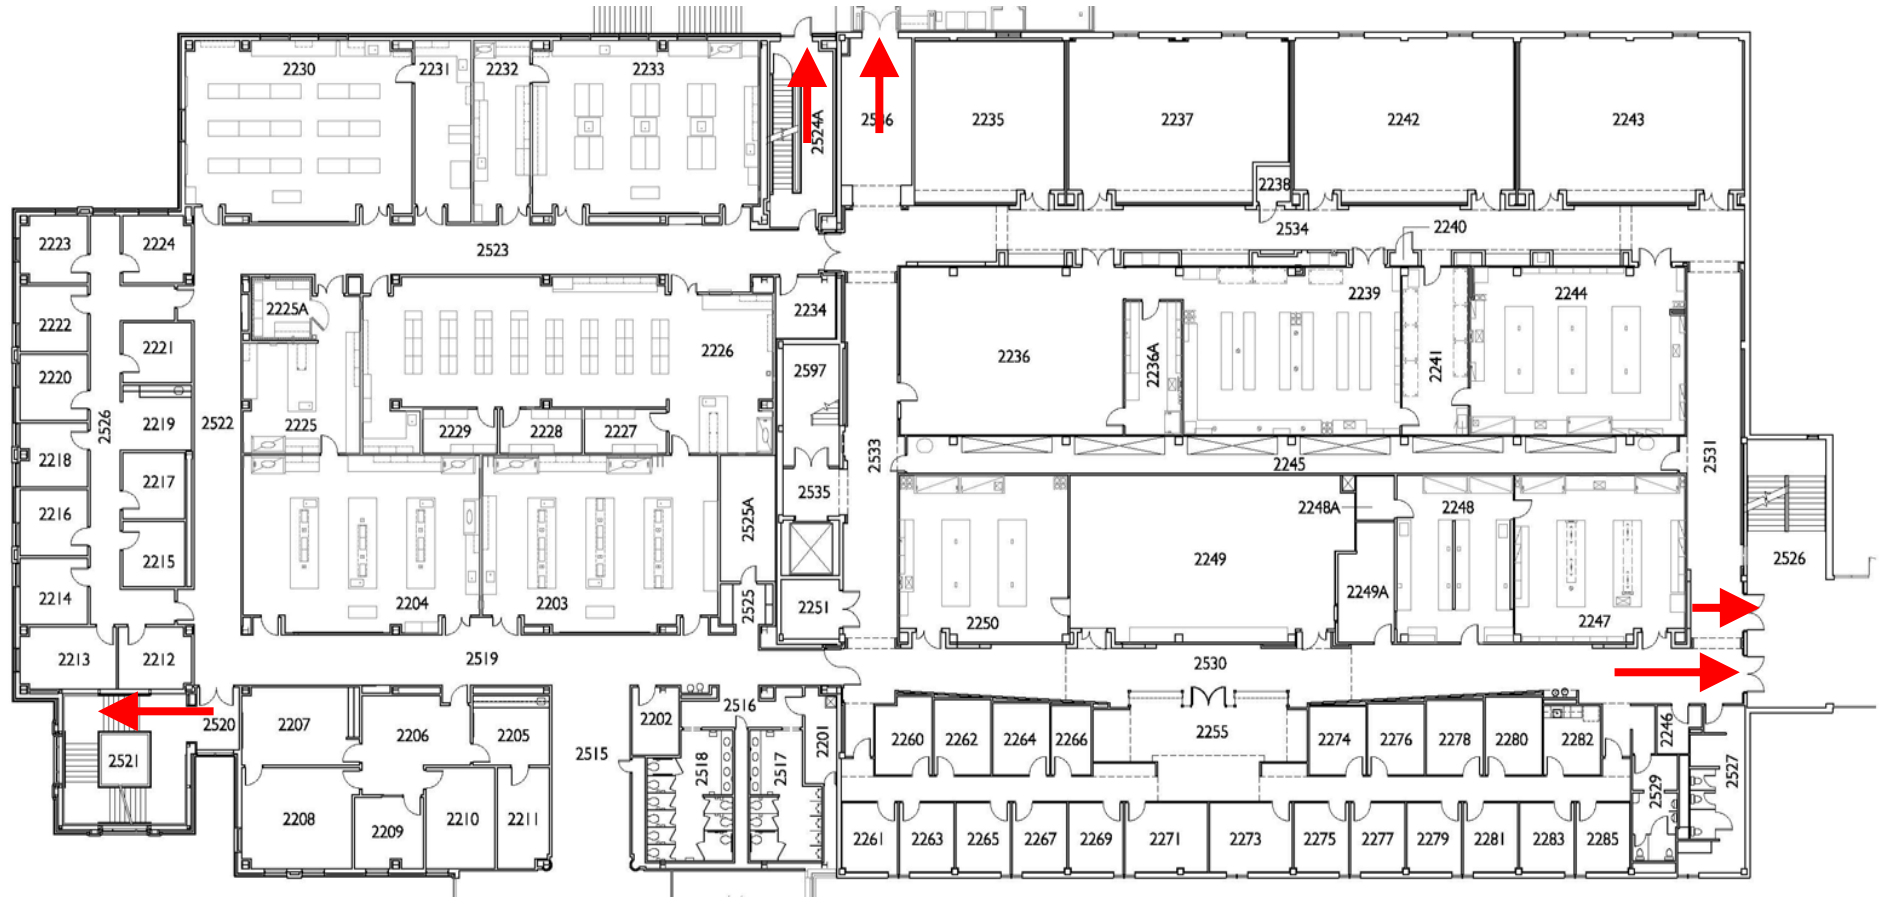

Science
Center
Second
Level

-  Primary Exit
-  Evacuation Area
-  Severe Weather Gathering Area

IN THE EVENT OF IMMEDIATE SEVERE WEATHER, PROCEED TO THE DESIGNATED "SEVERE WEATHER GATHERING AREA" IN THE LOWER LEVEL OF THE SCIENCE CENTER.