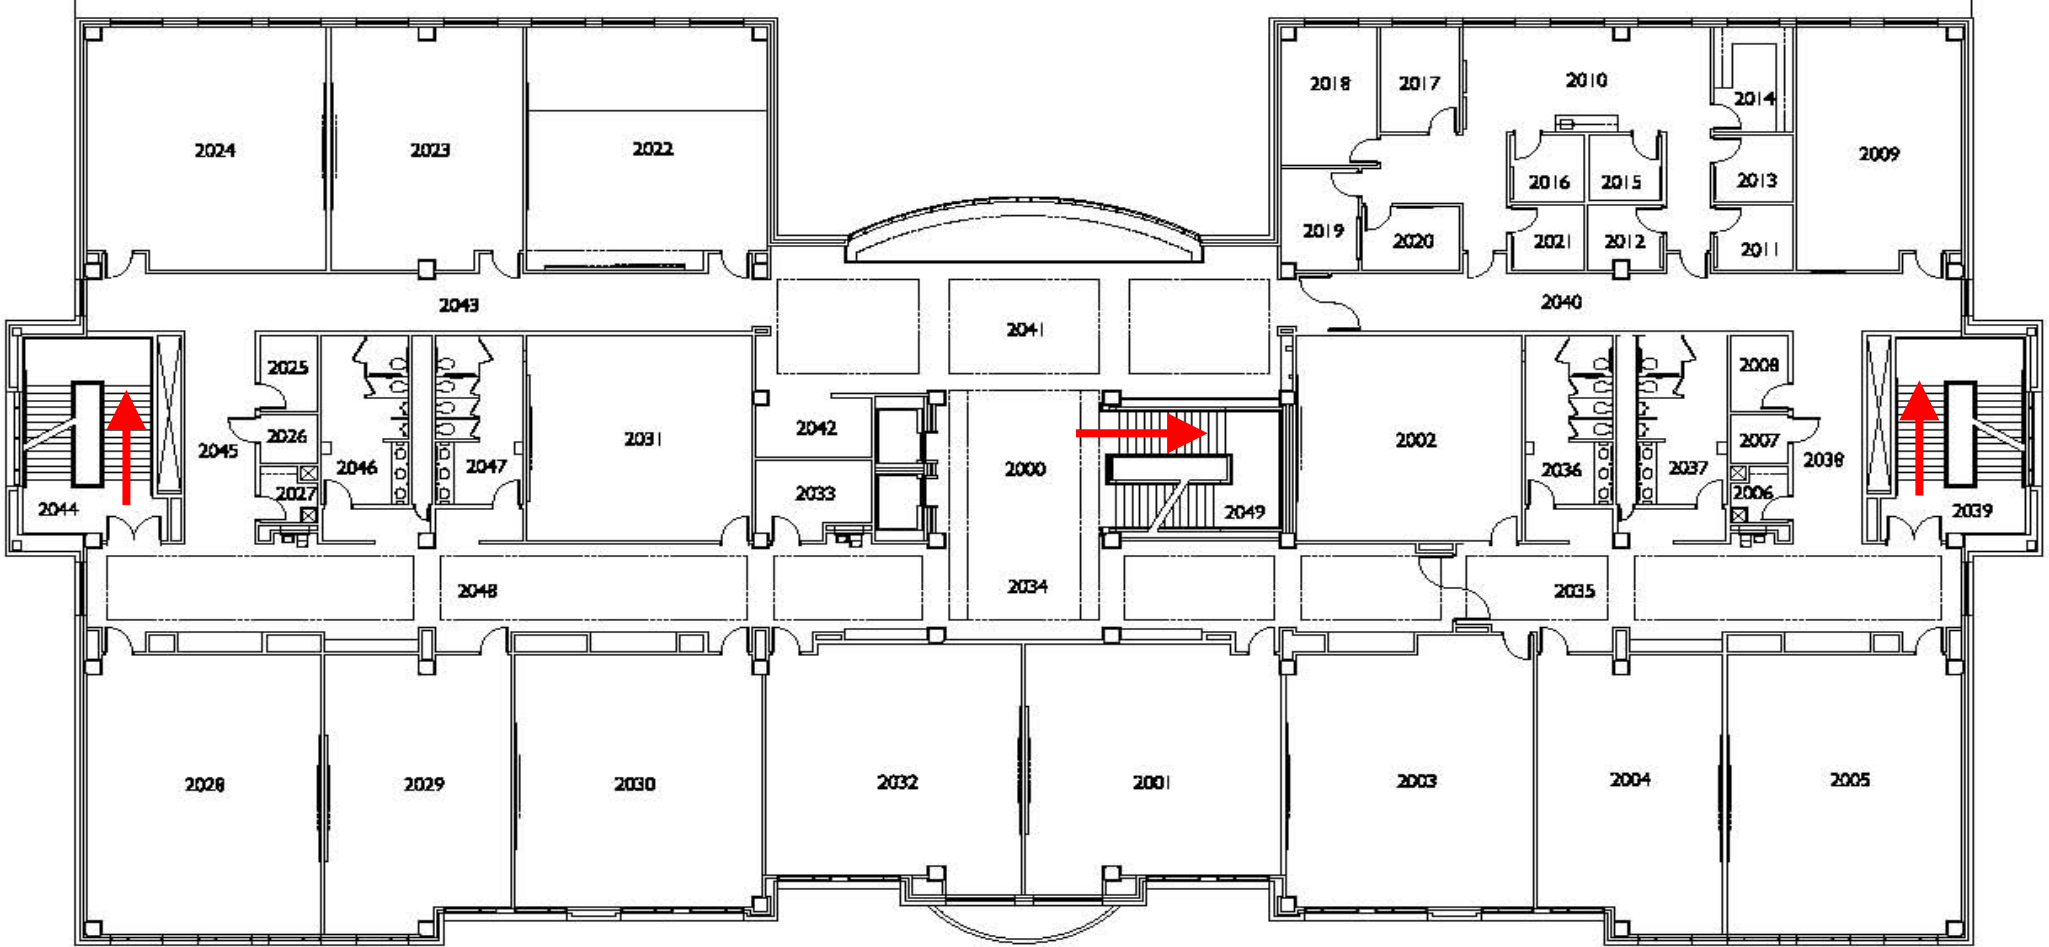

Liberal Arts Center Second Level

-  Primary Exit
-  Evacuation Area
-  Severe Weather Gathering Area

IN THE EVENT OF SEVERE WEATHER, PROCEED TO THE DESIGNATED "SEVERE WEATHER GATHERING AREA" IN THE LOWER LEVEL OF THE LIBERAL ARTS CENTER.