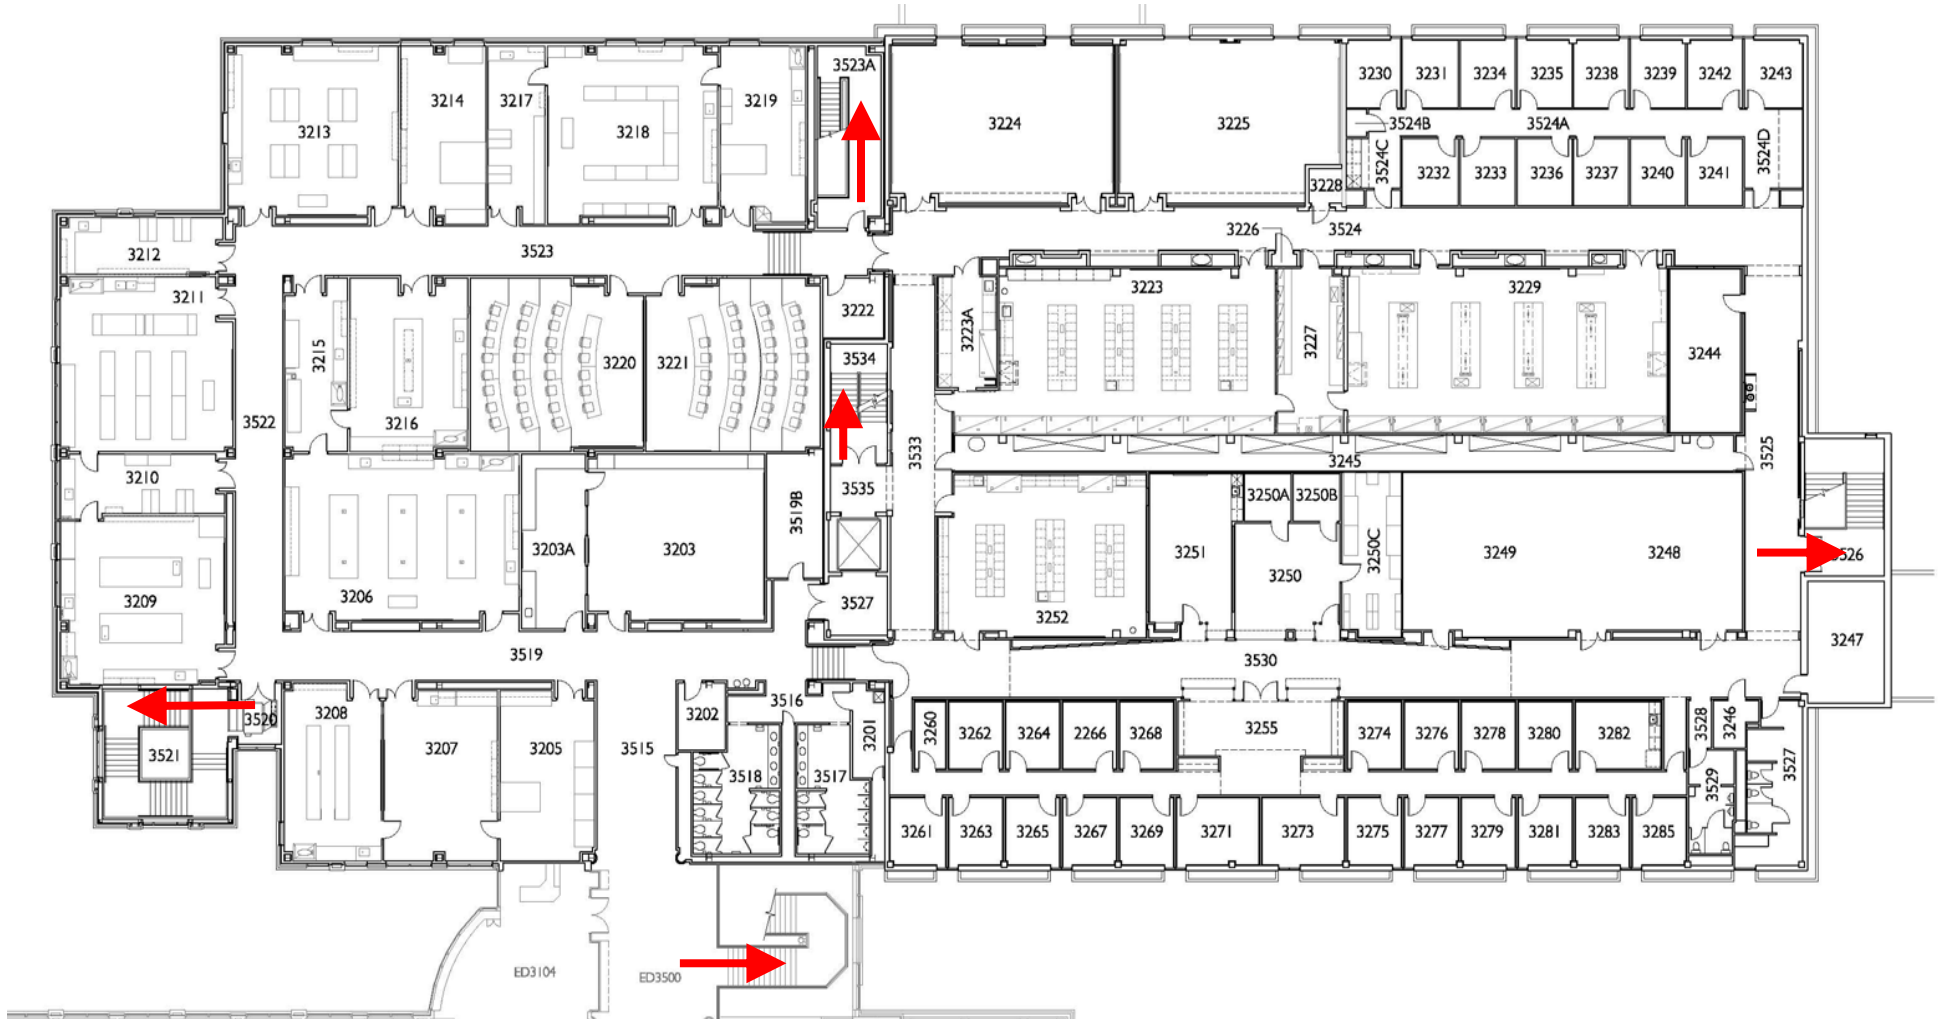

**Science
Center
Third Level**

-  Primary Exit
-  Evacuation Area
-  Severe Weather Gathering Area

IN THE EVENT OF IMMEDIATE SEVERE WEATHER, PROCEED TO THE DESIGNATED "SEVERE WEATHER GATHERING AREA" IN THE LOWER LEVEL OF THE SCIENCE CENTER.