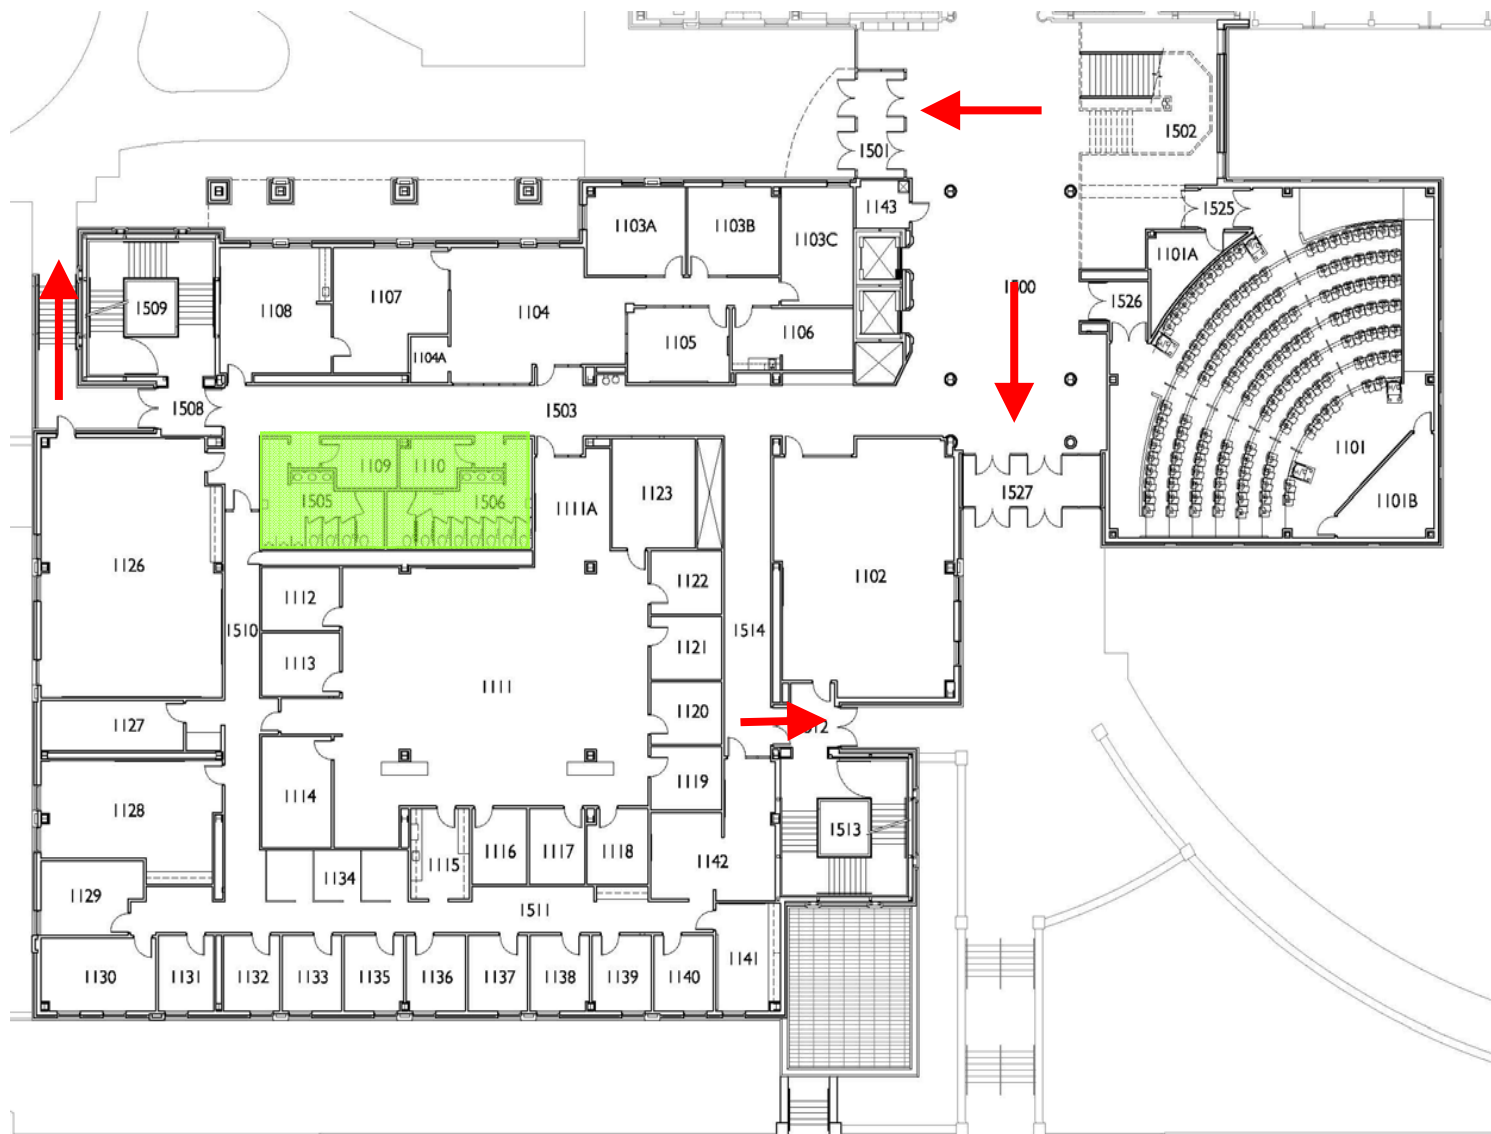

University of
Southern Indiana

Education Center First Level

 Primary Exit

 Evacuation Area

 Severe Weather
Gathering Area

IN THE EVENT OF IMMEDIATE SEVERE WEATHER, PROCEED TO THE "SEVERE WEATHER GATHERING AREA" (ED CENTER REST ROOMS). IF TIME PERMITS, PROCEED TO THE LOWER LEVEL OF THE EDUCATION CENTER.